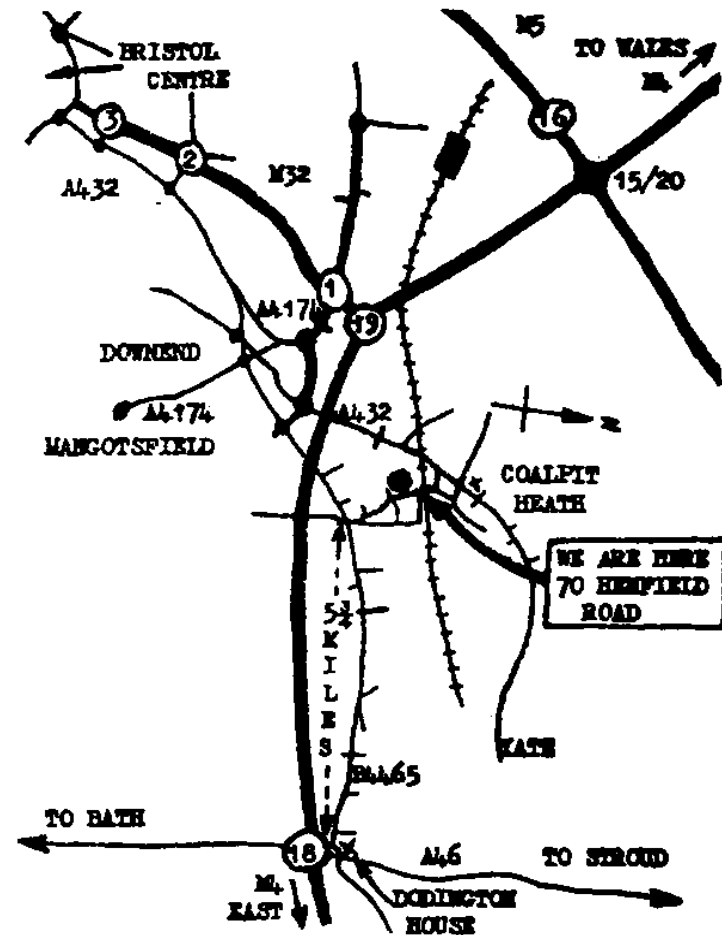

**We would advise customers calling to ring to avoid disappointment**

Driving from M4 junction 19, take M32 to junction 1 (0.2 mile), turn left on to A4174, straight across traffic lights. At roundabout turn left on to the ring road. At the next roundabout turn left on to A432, proceed 1.5 miles. Turn second right after railway arch into Henfield Road, first right in front of "Ring of Bells", continue 300 yards under railway arch. Our nursery is 200 yards on right.

When leaving M4 junction 18, follow A46 (Stroud) 200 yards, turn left on to B4465, follow this for approx. 5.7 miles, turn right into Henfield Road, we are 200 yards before railway arch (1 mile).